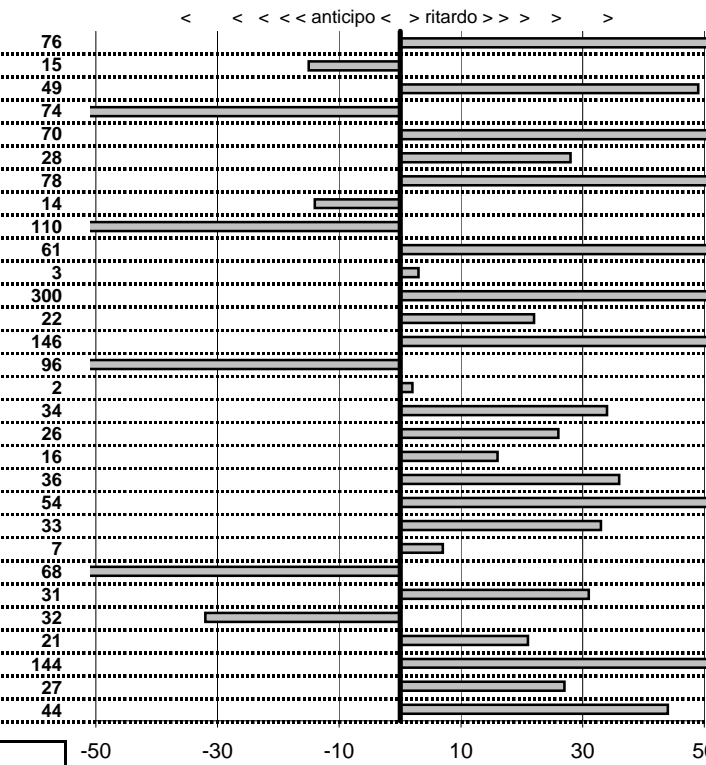

prova	t.imposto	start	stop	t.netto
PA1-Prologo 1	0:00:14,00	11:09:05,06	11:09:19,82	0:00:14,76
PA2-Prologo 2	0:00:12,00	11:09:19,82	11:09:31,67	0:00:11,85
PA3-Prologo 3	0:00:10,00	11:09:31,67	11:09:42,16	0:00:10,49
PA4-Prologo 4	0:00:09,00	11:09:42,16	11:09:50,42	0:00:08,26
PA5-Da Vinci 1	0:00:14,00	12:58:13,39	12:58:28,09	0:00:14,70
PA6-Da Vinci 2	0:00:12,00	12:58:28,09	12:58:40,37	0:00:12,28
PA7-Da Vinci 3	0:00:10,00	12:58:40,37	12:58:51,15	0:00:10,78
PA8-Da Vinci 4	0:00:09,00	12:58:51,15	12:59:00,01	0:00:08,86
PA9-Maccarese 1	0:19:30,00	12:59:00,01	13:18:28,91	0:19:28,90
PA10-Maccarese 2	0:00:12,00	13:18:28,91	13:18:41,52	0:00:12,61
PA11-Maccarese 3	0:00:12,00	13:18:41,52	13:18:53,55	0:00:12,03
PA12-Macchia Grande 1	0:00:13,00	13:39:59,50	13:40:15,86	0:00:16,36
PA13-Macchia Grande 2	0:00:12,00	13:40:15,86	13:40:28,08	0:00:12,22
PA14-Macchia Grande 3	0:00:11,00	13:40:28,08	13:40:40,54	0:00:12,46
PA15-Macchia Grande 4	0:00:10,00	13:40:40,54	13:40:49,58	0:00:09,04
PA16-Macchia Grande 5	0:00:13,00	15:06:29,06	15:06:42,08	0:00:13,02
PA17-Macchia Grande 6	0:00:12,00	15:06:42,08	15:06:54,42	0:00:12,34
PA18-Macchia Grande 7	0:00:11,00	15:06:54,42	15:07:05,68	0:00:11,26
PA19-Macchia Grande 8	0:00:10,00	15:07:05,68	15:07:15,84	0:00:10,16
PA20-Barba Bianca 1	0:00:16,00	15:31:12,09	15:31:28,45	0:00:16,36
PA21-Barba Bianca 2	0:00:14,00	15:31:28,45	15:31:42,99	0:00:14,54
PA22-Barba Bianca 3	0:00:20,00	15:31:42,99	15:32:03,32	0:00:20,33
PA23-Barba Bianca 4	0:00:10,00	15:32:03,32	15:32:13,39	0:00:10,07
PA24-Barba Bianca 5	0:00:15,00	15:32:13,39	15:32:27,71	0:00:14,32
PA25-Trevignano 1	0:00:10,00	17:03:23,70	17:03:34,01	0:00:10,31
PA26-Trevignano 2	0:00:10,00	17:03:34,01	17:03:43,69	0:00:09,68
PA27-Trevignano 3	0:00:14,00	17:03:43,69	17:03:57,90	0:00:14,21
PA28-Trevignano 4	0:00:10,00	18:30:04,82	18:30:16,26	0:00:11,44
PA29-Trevignano 5	0:00:10,00	18:30:16,26	18:30:26,53	0:00:10,27
PA30-Trevignano 6	0:00:14,00	18:30:26,53	18:30:40,97	0:00:14,44

Elaborazione dati a cura di CRONOVITERBO