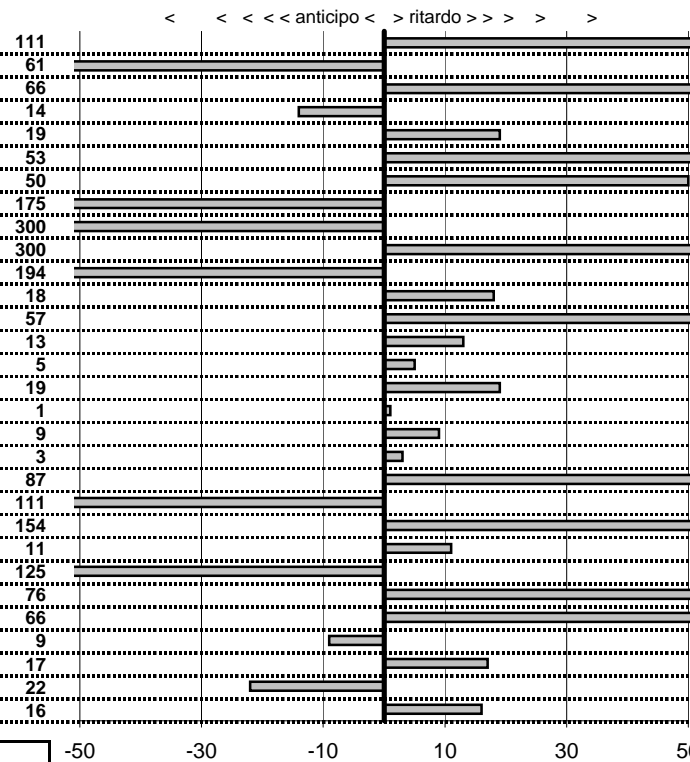

prova	t.imposto	start	stop	t.netto
PA1-Prologo 1	0:00:14,00	11:16:00,22	11:16:15,33	0:00:15,11
PA2-Prologo 2	0:00:12,00	11:16:15,33	11:16:26,72	0:00:11,39
PA3-Prologo 3	0:00:10,00	11:16:26,72	11:16:37,38	0:00:10,66
PA4-Prologo 4	0:00:09,00	11:16:37,38	11:16:46,24	0:00:08,86
PA5-Da Vinci 1	0:00:14,00	13:02:40,51	13:02:54,70	0:00:14,19
PA6-Da Vinci 2	0:00:12,00	13:02:54,70	13:03:07,23	0:00:12,53
PA7-Da Vinci 3	0:00:10,00	13:03:07,23	13:03:17,73	0:00:10,50
PA8-Da Vinci 4	0:00:09,00	13:03:17,73	13:03:24,98	0:00:07,25
PA9-Maccarese 1	0:19:30,00	13:03:24,98	13:22:22,11	0:18:57,13
PA10-Maccarese 2	0:00:12,00	13:22:22,11	13:22:37,53	0:00:15,42
PA11-Maccarese 3	0:00:12,00	13:22:37,53	13:22:47,59	0:00:10,06
PA12-Macchia Grande 1	0:00:13,00	13:42:12,06	13:42:25,24	0:00:13,18
PA13-Macchia Grande 2	0:00:12,00	13:42:25,24	13:42:37,81	0:00:12,57
PA14-Macchia Grande 3	0:00:11,00	13:42:37,81	13:42:48,94	0:00:11,13
PA15-Macchia Grande 4	0:00:10,00	13:42:48,94	13:42:58,99	0:00:10,05
PA16-Macchia Grande 5	0:00:13,00	15:12:33,27	15:12:46,46	0:00:13,19
PA17-Macchia Grande 6	0:00:12,00	15:12:46,46	15:12:58,47	0:00:12,01
PA18-Macchia Grande 7	0:00:11,00	15:12:58,47	15:13:09,56	0:00:11,09
PA19-Macchia Grande 8	0:00:10,00	15:13:09,56	15:13:19,59	0:00:10,03
PA20-Barba Bianca 1	0:00:16,00	16:02:15,04	16:02:31,91	0:00:16,87
PA21-Barba Bianca 2	0:00:14,00	16:02:31,91	16:02:44,80	0:00:12,89
PA22-Barba Bianca 3	0:00:20,00	16:02:44,80	16:03:06,34	0:00:21,54
PA23-Barba Bianca 4	0:00:10,00	16:03:06,34	16:03:16,45	0:00:10,11
PA24-Barba Bianca 5	0:00:15,00	16:03:16,45	16:03:30,20	0:00:13,75
PA25-Trevignano 1	0:00:10,00	18:04:46,18	18:04:56,94	0:00:10,76
PA26-Trevignano 2	0:00:10,00	18:04:56,94	18:05:07,60	0:00:10,66
PA27-Trevignano 3	0:00:14,00	18:05:07,60	18:05:21,51	0:00:13,91
PA28-Trevignano 4	0:00:10,00	18:43:14,75	18:43:24,92	0:00:10,17
PA29-Trevignano 5	0:00:10,00	18:43:24,92	18:43:34,70	0:00:09,78
PA30-Trevignano 6	0:00:14,00	18:43:34,70	18:43:48,86	0:00:14,16

Elaborazione dati a cura di CRONOVITERBO