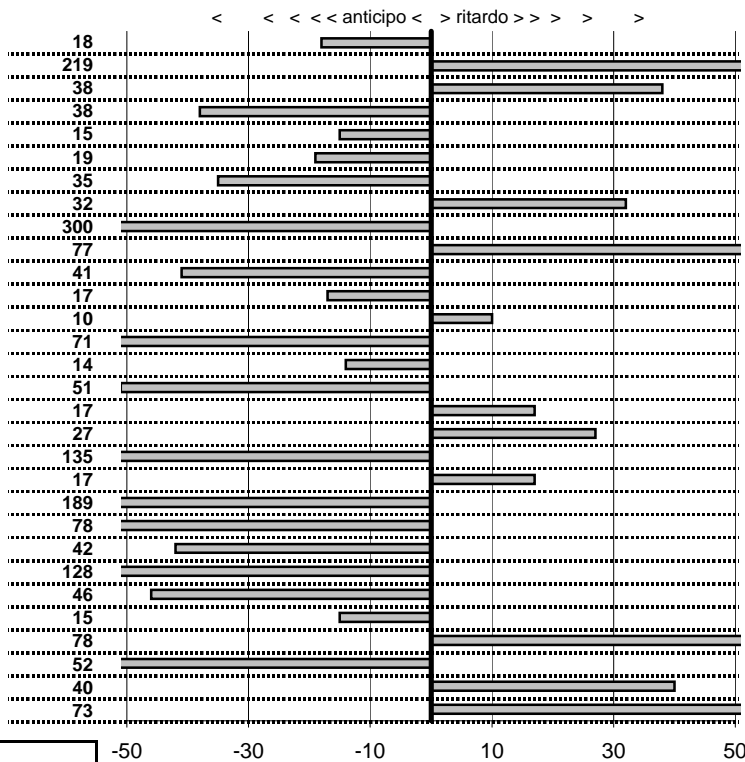

prova	t.imposto	start	stop	t.netto
PA1-Prologo 1	0:00:14,00	11:11:15,38	11:11:29,20	0:00:13,82
PA2-Prologo 2	0:00:12,00	11:11:29,20	11:11:43,39	0:00:14,19
PA3-Prologo 3	0:00:10,00	11:11:43,39	11:11:53,77	0:00:10,38
PA4-Prologo 4	0:00:09,00	11:11:53,77	11:12:02,39	0:00:08,62
PA5-Da Vinci 1	0:00:14,00	13:03:41,39	13:03:55,24	0:00:13,85
PA6-Da Vinci 2	0:00:12,00	13:03:55,24	13:04:07,05	0:00:11,81
PA7-Da Vinci 3	0:00:10,00	13:04:07,05	13:04:16,70	0:00:09,65
PA8-Da Vinci 4	0:00:09,00	13:04:16,70	13:04:26,02	0:00:09,32
PA9-Maccarese 1	0:19:30,00	13:04:26,02	13:23:42,23	0:19:16,21
PA10-Maccarese 2	0:00:12,00	13:23:42,23	13:23:55,00	0:00:12,77
PA11-Maccarese 3	0:00:12,00	13:23:55,00	13:24:06,59	0:00:11,59
PA12-Macchia Grande 1	0:00:13,00	13:43:18,86	13:43:31,69	0:00:12,83
PA13-Macchia Grande 2	0:00:12,00	13:43:31,69	13:43:43,79	0:00:12,10
PA14-Macchia Grande 3	0:00:11,00	13:43:43,79	13:43:54,08	0:00:10,29
PA15-Macchia Grande 4	0:00:10,00	13:43:54,08	13:44:03,94	0:00:09,86
PA16-Macchia Grande 5	0:00:13,00	15:09:22,01	15:09:34,50	0:00:12,49
PA17-Macchia Grande 6	0:00:12,00	15:09:34,50	15:09:46,67	0:00:12,17
PA18-Macchia Grande 7	0:00:11,00	15:09:46,67	15:09:57,94	0:00:11,27
PA19-Macchia Grande 8	0:00:10,00	15:09:57,94	15:10:06,59	0:00:08,65
PA20-Barba Bianca 1	0:00:16,00	15:37:11,17	15:37:27,34	0:00:16,17
PA21-Barba Bianca 2	0:00:14,00	15:37:27,34	15:37:39,45	0:00:12,11
PA22-Barba Bianca 3	0:00:20,00	15:37:39,45	15:37:58,67	0:00:19,22
PA23-Barba Bianca 4	0:00:10,00	15:37:58,67	15:38:08,25	0:00:09,58
PA24-Barba Bianca 5	0:00:15,00	15:38:08,25	15:38:21,97	0:00:13,72
PA25-Trevignano 1	0:00:10,00	17:10:07,06	17:10:16,60	0:00:09,54
PA26-Trevignano 2	0:00:10,00	17:10:16,60	17:10:26,45	0:00:09,85
PA27-Trevignano 3	0:00:14,00	17:10:26,45	17:10:41,23	0:00:14,78
PA28-Trevignano 4	0:00:10,00	18:30:53,97	18:31:03,45	0:00:09,48
PA29-Trevignano 5	0:00:10,00	18:31:03,45	18:31:13,85	0:00:10,40
PA30-Trevignano 6	0:00:14,00	18:31:13,85	18:31:28,58	0:00:14,73

Elaborazione dati a cura di CRONOVITERBO