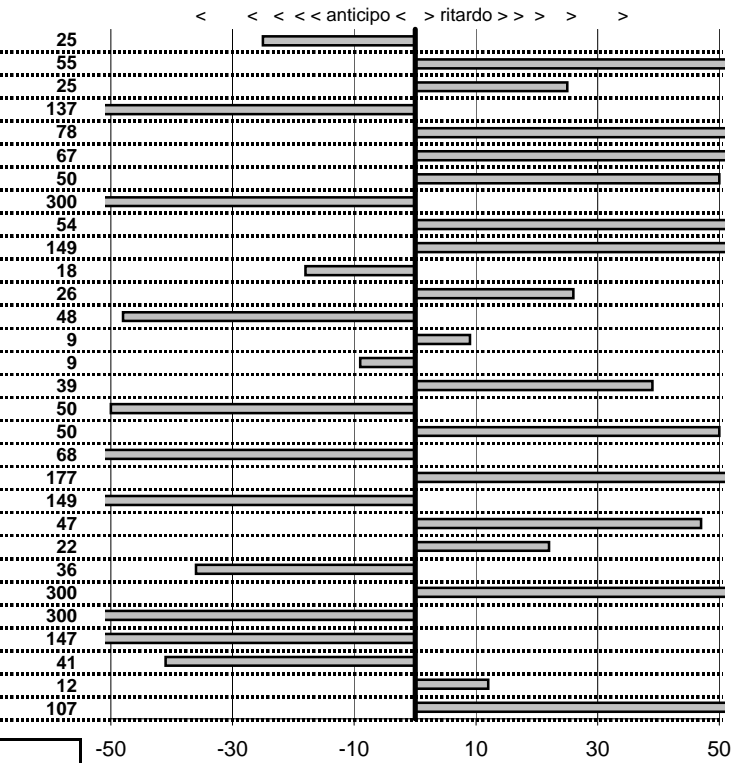

tempi e classifiche disponibili su www.cronoviterbo.net

- Cronologi - Penalità - Statistiche -

AMATO A.-CIOLA
TRIUMP TRA

32

prova	t.imposto	start	stop	t.netto
PA1-Prologo 1	0:00:14,00	11:12:17,13	11:12:30,88	0:00:13,75
PA2-Prologo 2	0:00:12,00	11:12:30,88	11:12:43,43	0:00:12,55
PA3-Prologo 3	0:00:10,00	11:12:43,43	11:12:53,68	0:00:10,25
PA4-Prologo 4	0:00:09,00	11:12:53,68	11:13:01,31	0:00:07,63
PA5-Da Vinci 1	0:00:14,00	13:04:43,15	13:04:57,93	0:00:14,78
PA6-Da Vinci 2	0:00:12,00	13:04:57,93	13:05:10,60	0:00:12,67
PA7-Da Vinci 3	0:00:10,00	13:05:10,60	13:05:21,10	0:00:10,50
PA8-Da Vinci 4	0:00:09,00	13:05:21,10	13:05:26,96	0:00:05,86
PA9-Maccarese 1	0:19:30,00	13:05:26,96	13:24:57,50	0:19:30,54
PA10-Maccarese 2	0:00:12,00	13:24:57,50	13:25:10,99	0:00:13,49
PA11-Maccarese 3	0:00:12,00	13:25:10,99	13:25:22,81	0:00:11,82
PA12-Macchia Grande 1	0:00:13,00	13:44:24,10	13:44:37,36	0:00:13,26
PA13-Macchia Grande 2	0:00:12,00	13:44:37,36	13:44:48,88	0:00:11,52
PA14-Macchia Grande 3	0:00:11,00	13:44:48,88	13:44:59,97	0:00:11,09
PA15-Macchia Grande 4	0:00:10,00	13:44:59,97	13:45:09,88	0:00:09,91
PA16-Macchia Grande 5	0:00:13,00	15:10:24,61	15:10:38,00	0:00:13,39
PA17-Macchia Grande 6	0:00:12,00	15:10:38,00	15:10:49,50	0:00:11,50
PA18-Macchia Grande 7	0:00:11,00	15:10:49,50	15:11:01,00	0:00:11,50
PA19-Macchia Grande 8	0:00:10,00	15:11:01,00	15:11:10,32	0:00:09,32
PA20-Barba Bianca 1	0:00:16,00	16:03:18,77	16:03:36,54	0:00:17,77
PA21-Barba Bianca 2	0:00:14,00	16:03:36,54	16:03:49,05	0:00:12,51
PA22-Barba Bianca 3	0:00:20,00	16:03:49,05	16:04:09,52	0:00:20,47
PA23-Barba Bianca 4	0:00:10,00	16:04:09,52	16:04:19,74	0:00:10,22
PA24-Barba Bianca 5	0:00:15,00	16:04:19,74	16:04:34,38	0:00:14,64
PA25-Trevignano 1	0:00:10,00	18:04:00,37	18:04:16,02	0:00:15,65
PA26-Trevignano 2	0:00:10,00	18:04:16,02	18:04:22,51	0:00:06,49
PA27-Trevignano 3	0:00:14,00	18:04:22,51	18:04:35,04	0:00:12,53
PA28-Trevignano 4	0:00:10,00	18:42:29,13	18:42:38,72	0:00:09,59
PA29-Trevignano 5	0:00:10,00	18:42:38,72	18:42:48,84	0:00:10,12
PA30-Trevignano 6	0:00:14,00	18:42:48,84	18:43:03,91	0:00:15,07