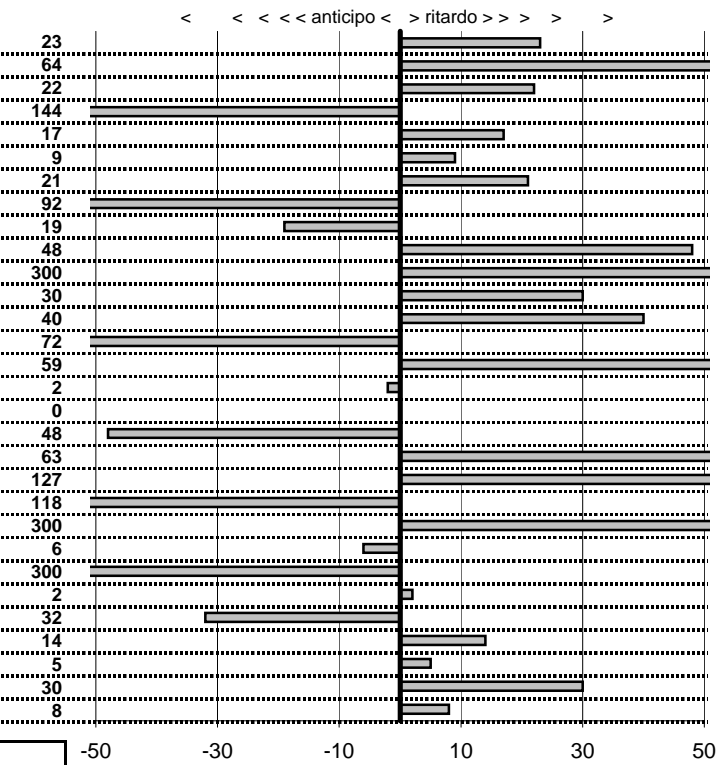

prova	t.imposto	start	stop	t.netto
PA1-Prologo 1	0:00:14,00	10:50:02,48	10:50:16,71	0:00:14,23
PA2-Prologo 2	0:00:12,00	10:50:16,71	10:50:29,35	0:00:12,64
PA3-Prologo 3	0:00:10,00	10:50:29,35	10:50:39,57	0:00:10,22
PA4-Prologo 4	0:00:09,00	10:50:39,57	10:50:47,13	0:00:07,56
PA5-Da Vinci 1	0:00:14,00	13:07:42,65	13:07:56,82	0:00:14,17
PA6-Da Vinci 2	0:00:12,00	13:07:56,82	13:08:08,91	0:00:12,09
PA7-Da Vinci 3	0:00:10,00	13:08:08,91	13:08:19,12	0:00:10,21
PA8-Da Vinci 4	0:00:09,00	13:08:19,12	13:08:27,20	0:00:08,08
PA9-Maccarese 1	0:19:30,00	13:08:27,20	13:27:57,01	0:19:29,81
PA10-Maccarese 2	0:00:12,00	13:27:57,01	13:28:09,49	0:00:12,48
PA11-Maccarese 3	0:00:12,00	13:28:09,49	13:28:27,02	0:00:17,53
PA12-Macchia Grande 1	0:00:13,00	13:47:31,06	13:47:44,36	0:00:13,30
PA13-Macchia Grande 2	0:00:12,00	13:47:44,36	13:47:56,76	0:00:12,40
PA14-Macchia Grande 3	0:00:11,00	13:47:56,76	13:48:07,04	0:00:10,28
PA15-Macchia Grande 4	0:00:10,00	13:48:07,04	13:48:17,63	0:00:10,59
PA16-Macchia Grande 5	0:00:13,00	15:14:43,25	15:14:56,23	0:00:12,98
PA17-Macchia Grande 6	0:00:12,00	15:14:56,23	15:15:08,23	0:00:12,00
PA18-Macchia Grande 7	0:00:11,00	15:15:08,23	15:15:18,75	0:00:10,52
PA19-Macchia Grande 8	0:00:10,00	15:15:18,75	15:15:29,38	0:00:10,63
PA20-Barba Bianca 1	0:00:16,00	15:35:24,74	15:35:42,01	0:00:17,27
PA21-Barba Bianca 2	0:00:14,00	15:35:42,01	15:35:54,83	0:00:12,82
PA22-Barba Bianca 3	0:00:20,00	15:35:54,83	15:36:20,36	0:00:25,53
PA23-Barba Bianca 4	0:00:10,00	15:36:20,36	15:36:30,30	0:00:09,94
PA24-Barba Bianca 5	0:00:15,00	15:36:30,30	15:36:40,51	0:00:10,21
PA25-Trevignano 1	0:00:10,00	17:11:01,00	17:11:11,02	0:00:10,02
PA26-Trevignano 2	0:00:10,00	17:11:11,02	17:11:20,70	0:00:09,68
PA27-Trevignano 3	0:00:14,00	17:11:20,70	17:11:34,84	0:00:14,14
PA28-Trevignano 4	0:00:10,00	18:33:25,54	18:33:35,59	0:00:10,05
PA29-Trevignano 5	0:00:10,00	18:33:35,59	18:33:45,89	0:00:10,30
PA30-Trevignano 6	0:00:14,00	18:33:45,89	18:33:59,97	0:00:14,08

Elaborazione dati a cura di CRONOVITERBO