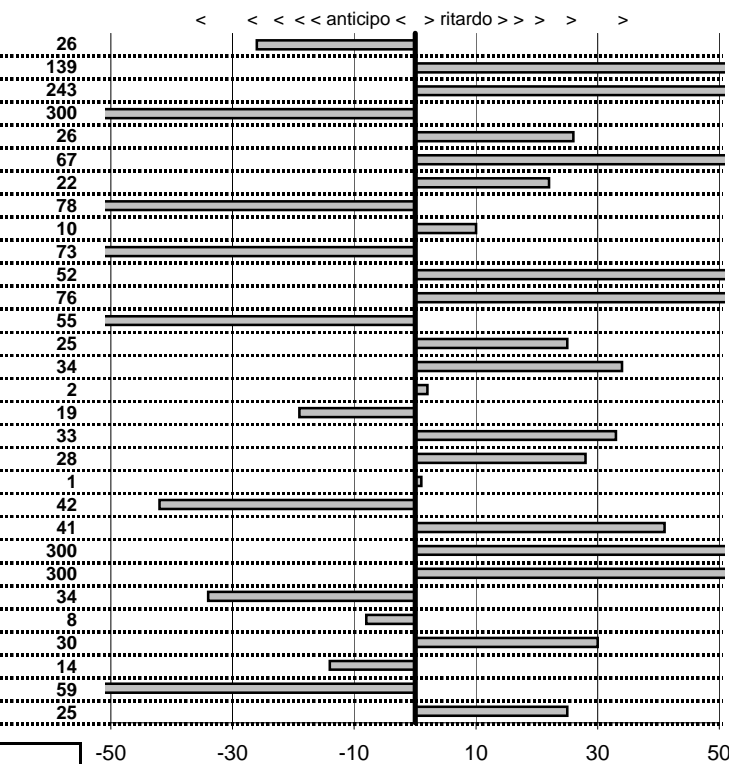

GIBIUSCO S.-GIBLISCO
 MG B

29

prova	t. imposto	start	stop	t. netto
PA1-Prologo 1	0:00:14,00	11:03:14,54	11:03:28,28	0:00:13,74
PA2-Prologo 2	0:00:12,00	11:03:28,28	11:03:41,67	0:00:13,39
PA3-Prologo 3	0:00:10,00	11:03:41,67	11:03:54,10	0:00:12,43
PA4-Prologo 4	0:00:09,00	11:03:54,10	11:03:59,98	0:00:05,88
PA5-Da Vinci 1	0:00:14,00	13:01:13,32	13:01:27,58	0:00:14,26
PA6-Da Vinci 2	0:00:12,00	13:01:27,58	13:01:40,25	0:00:12,67
PA7-Da Vinci 3	0:00:10,00	13:01:40,25	13:01:50,47	0:00:10,22
PA8-Da Vinci 4	0:00:09,00	13:01:50,47	13:01:58,69	0:00:08,22
PA9-Maccarese 1	0:19:30,00	13:01:58,69	13:21:28,79	0:19:30,10
PA10-Maccarese 2	0:00:12,00	13:21:28,79	13:21:40,06	0:00:11,27
PA11-Maccarese 3	0:00:12,00	13:21:40,06	13:21:52,58	0:00:12,52
PA12-Macchia Grande 1	0:00:13,00	13:41:08,94	13:41:22,70	0:00:13,76
PA13-Macchia Grande 2	0:00:12,00	13:41:22,70	13:41:34,15	0:00:11,45
PA14-Macchia Grande 3	0:00:11,00	13:41:34,15	13:41:45,40	0:00:11,25
PA15-Macchia Grande 4	0:00:10,00	13:41:45,40	13:41:55,74	0:00:10,34
PA16-Macchia Grande 5	0:00:13,00	15:08:18,15	15:08:31,17	0:00:13,02
PA17-Macchia Grande 6	0:00:12,00	15:08:31,17	15:08:42,98	0:00:11,81
PA18-Macchia Grande 7	0:00:11,00	15:08:42,98	15:08:54,31	0:00:11,33
PA19-Macchia Grande 8	0:00:10,00	15:08:54,31	15:09:04,59	0:00:10,28
PA20-Barba Bianca 1	0:00:16,00	15:32:11,24	15:32:27,25	0:00:16,01
PA21-Barba Bianca 2	0:00:14,00	15:32:27,25	15:32:40,83	0:00:13,58
PA22-Barba Bianca 3	0:00:20,00	15:32:40,83	15:33:01,24	0:00:20,41
PA23-Barba Bianca 4	0:00:10,00	15:33:01,24	15:33:25,82	0:00:24,58
PA24-Barba Bianca 5	0:00:15,00	15:33:25,82	15:33:45,49	0:00:19,67
PA25-Trevignano 1	0:00:10,00	17:07:24,38	17:07:34,04	0:00:09,66
PA26-Trevignano 2	0:00:10,00	17:07:34,04	17:07:43,96	0:00:09,92
PA27-Trevignano 3	0:00:14,00	17:07:43,96	17:07:58,26	0:00:14,30
PA28-Trevignano 4	0:00:10,00	18:27:02,31	18:27:12,17	0:00:09,86
PA29-Trevignano 5	0:00:10,00	18:27:12,17	18:27:21,58	0:00:09,41
PA30-Trevignano 6	0:00:14,00	18:27:21,58	18:27:35,83	0:00:14,25