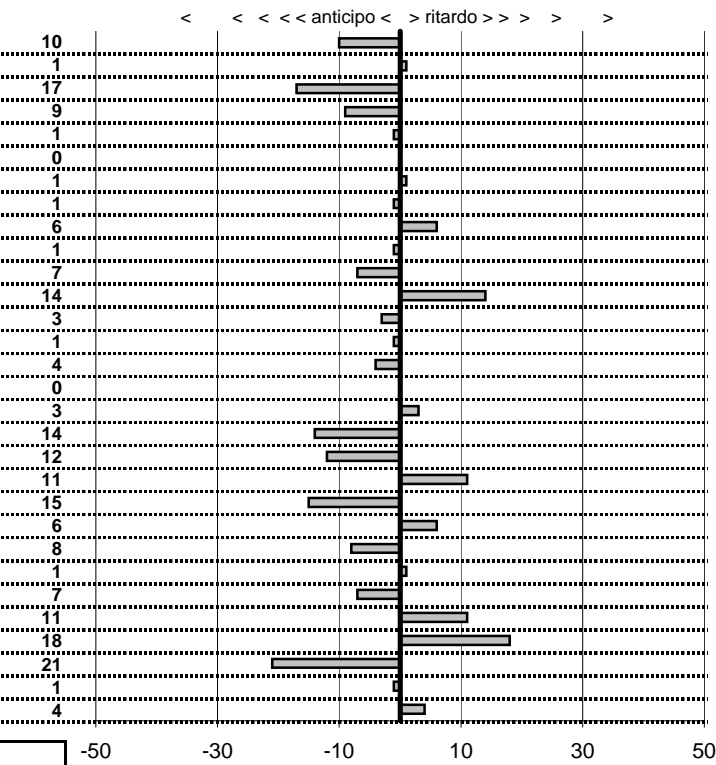

GERVASONI G.-LIBRETTI
 TRIUMPH TR 3

14

prova	t.imposto	start	stop	t.netto
PA1-Prologo 1	0:00:14,00	10:53:52,43	10:54:06,33	0:00:13,90
PA2-Prologo 2	0:00:12,00	10:54:06,33	10:54:18,34	0:00:12,01
PA3-Prologo 3	0:00:10,00	10:54:18,34	10:54:28,17	0:00:09,83
PA4-Prologo 4	0:00:09,00	10:54:28,17	10:54:37,08	0:00:08,91
PA5-Da Vinci 1	0:00:14,00	12:45:44,92	12:45:58,91	0:00:13,99
PA6-Da Vinci 2	0:00:12,00	12:45:58,91	12:46:10,91	0:00:12,00
PA7-Da Vinci 3	0:00:10,00	12:46:10,91	12:46:20,92	0:00:10,01
PA8-Da Vinci 4	0:00:09,00	12:46:20,92	12:46:29,91	0:00:08,99
PA9-Maccarese 1	0:19:30,00	12:46:29,91	13:05:59,97	0:19:30,06
PA10-Maccarese 2	0:00:12,00	13:05:59,97	13:06:11,96	0:00:11,99
PA11-Maccarese 3	0:00:12,00	13:06:11,96	13:06:23,89	0:00:11,93
PA12-Macchia Grande 1	0:00:13,00	13:26:39,71	13:26:52,85	0:00:13,14
PA13-Macchia Grande 2	0:00:12,00	13:26:52,85	13:27:04,82	0:00:11,97
PA14-Macchia Grande 3	0:00:11,00	13:27:04,82	13:27:15,81	0:00:10,99
PA15-Macchia Grande 4	0:00:10,00	13:27:15,81	13:27:25,77	0:00:09,96
PA16-Macchia Grande 5	0:00:13,00	14:53:38,78	14:53:51,78	0:00:13,00
PA17-Macchia Grande 6	0:00:12,00	14:53:51,78	14:54:03,81	0:00:12,03
PA18-Macchia Grande 7	0:00:11,00	14:54:03,81	14:54:14,67	0:00:10,86
PA19-Macchia Grande 8	0:00:10,00	14:54:14,67	14:54:24,55	0:00:09,88
PA20-Barba Bianca 1	0:00:16,00	15:18:15,20	15:18:31,31	0:00:16,11
PA21-Barba Bianca 2	0:00:14,00	15:18:31,31	15:18:45,16	0:00:13,85
PA22-Barba Bianca 3	0:00:20,00	15:18:45,16	15:19:05,22	0:00:20,06
PA23-Barba Bianca 4	0:00:10,00	15:19:05,22	15:19:15,14	0:00:09,92
PA24-Barba Bianca 5	0:00:15,00	15:19:15,14	15:19:30,15	0:00:15,01
PA25-Trevignano 1	0:00:10,00	16:56:57,68	16:57:07,61	0:00:09,93
PA26-Trevignano 2	0:00:10,00	16:57:07,61	16:57:17,72	0:00:10,11
PA27-Trevignano 3	0:00:14,00	16:57:17,72	16:57:31,90	0:00:14,18
PA28-Trevignano 4	0:00:10,00	18:19:28,89	18:19:38,68	0:00:09,79
PA29-Trevignano 5	0:00:10,00	18:19:38,68	18:19:48,67	0:00:09,99
PA30-Trevignano 6	0:00:14,00	18:19:48,67	18:20:02,71	0:00:14,04