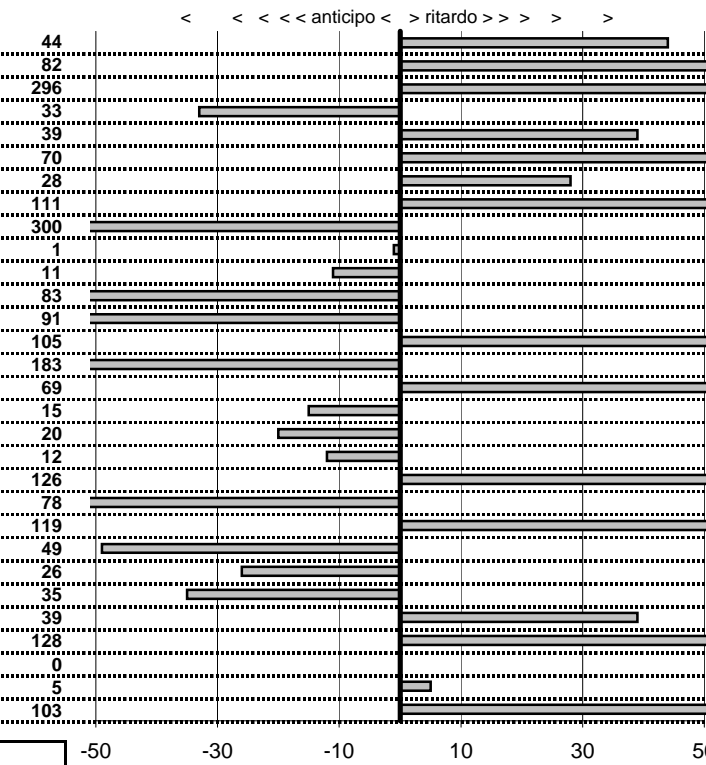

prova	t. imposto	start	stop	t. netto
PA1-Prologo 1	0:00:14,00	11:48:27,44	11:48:41,88	0:00:14,44
PA2-Prologo 2	0:00:12,00	11:48:41,88	11:48:54,70	0:00:12,82
PA3-Prologo 3	0:00:10,00	11:48:54,70	11:49:07,66	0:00:12,96
PA4-Prologo 4	0:00:09,00	11:49:07,66	11:49:16,33	0:00:08,67
PA5-Da Vinci 1	0:00:14,00	13:06:43,02	13:06:57,41	0:00:14,39
PA6-Da Vinci 2	0:00:12,00	13:06:57,41	13:07:10,11	0:00:12,70
PA7-Da Vinci 3	0:00:10,00	13:07:10,11	13:07:20,39	0:00:10,28
PA8-Da Vinci 4	0:00:09,00	13:07:20,39	13:07:30,50	0:00:10,11
PA9-Maccarese 1	0:19:30,00	13:07:30,50	13:26:42,10	0:19:11,60
PA10-Maccarese 2	0:00:12,00	13:26:42,10	13:26:54,09	0:00:11,99
PA11-Maccarese 3	0:00:12,00	13:26:54,09	13:27:05,98	0:00:11,89
PA12-Macchia Grande 1	0:00:13,00	13:46:27,64	13:46:39,81	0:00:12,17
PA13-Macchia Grande 2	0:00:12,00	13:46:39,81	13:46:50,90	0:00:11,09
PA14-Macchia Grande 3	0:00:11,00	13:46:50,90	13:47:02,95	0:00:12,05
PA15-Macchia Grande 4	0:00:10,00	13:47:02,95	13:47:11,12	0:00:08,17
PA16-Macchia Grande 5	0:00:13,00	15:13:38,13	15:13:51,82	0:00:13,69
PA17-Macchia Grande 6	0:00:12,00	15:13:51,82	15:14:03,67	0:00:11,85
PA18-Macchia Grande 7	0:00:11,00	15:14:03,67	15:14:14,47	0:00:10,80
PA19-Macchia Grande 8	0:00:10,00	15:14:14,47	15:14:24,35	0:00:09,88
PA20-Barba Bianca 1	0:00:16,00	15:36:18,00	15:36:35,26	0:00:17,26
PA21-Barba Bianca 2	0:00:14,00	15:36:35,26	15:36:48,48	0:00:13,22
PA22-Barba Bianca 3	0:00:20,00	15:36:48,48	15:37:09,67	0:00:21,19
PA23-Barba Bianca 4	0:00:10,00	15:37:09,67	15:37:19,18	0:00:09,51
PA24-Barba Bianca 5	0:00:15,00	15:37:19,18	15:37:33,92	0:00:14,74
PA25-Trevignano 1	0:00:10,00	17:05:50,90	17:06:00,55	0:00:09,65
PA26-Trevignano 2	0:00:10,00	17:06:00,55	17:06:10,94	0:00:10,39
PA27-Trevignano 3	0:00:14,00	17:06:10,94	17:06:26,22	0:00:15,28
PA28-Trevignano 4	0:00:10,00	18:34:13,64	18:34:23,64	0:00:10,00
PA29-Trevignano 5	0:00:10,00	18:34:23,64	18:34:33,69	0:00:10,05
PA30-Trevignano 6	0:00:14,00	18:34:33,69	18:34:48,72	0:00:15,03

Elaborazione dati a cura di CRONOVITERBO